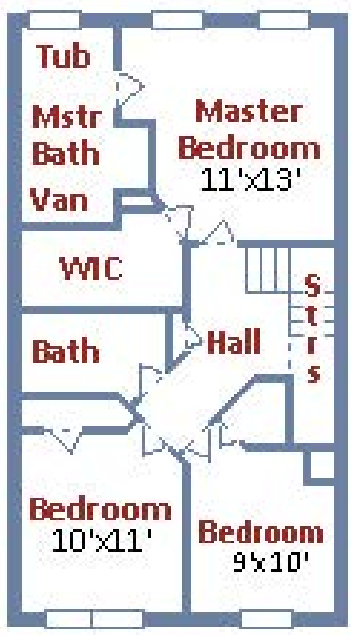

9445 Birchwood Lane, Frederick, MD 21701

Available For Lease

Main Level

Upper Level

Lower Level

All photos and floor plans are copyright of TruPlace®

Spring Ridge Community

Now Available For Lease: 9445 Birchwood Lane, Frederick, MD 21701

Sought after Spring Ridge planned community! This end unit backs to open space, with great views off the deck. This 3 bedroom, 2 full and a half bathroom has 3/4" oak hardwood floors throughout the main level, new carpet on upper and lower levels. The Master suite has a large walk in closet, Jacuzzi tub, separate shower and double bowl sink. The fully finished walk out basement has a gas fireplace, large recreation room, half bath, and a separate laundry room and storage area. It is located just minutes away from historic downtown Frederick and is convenient to both Washington, D.C. and Baltimore.

Andy Roberts

Roberts Real Estate LLC
14708 Old Columbia Pike
Burtonsville, MD 20866

Direct: (301) 717-8485

Andy@RobertsRealEstateTeam.com

Property Details:

Style: End Unit Townhouse
3 Bedrooms
2 Bathrooms
2 Half Bathrooms